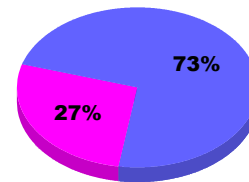

Legend: Goal (Cyan), Actual (Green), Dropped (Yellow), Gain Loss (Magenta)

Comparison of Membership Gain/Loss

Current Year Compared to the Previous Year

Legend: Current Year (Cyan), Previous Year (Green)

Gender Comparison 2012-2013

Jul/Aug/Sep

Legend: Male (Blue), Female (Magenta)